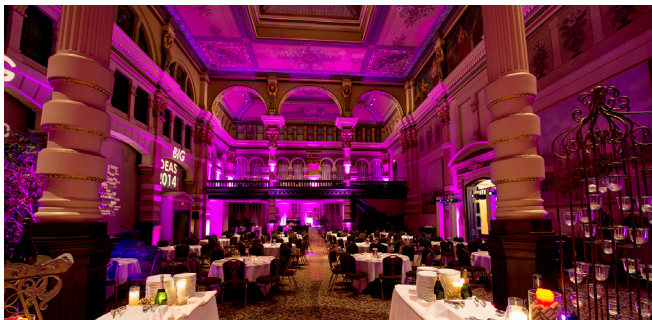

THE GRAIN EXCHANGE

BARTOLOTTA

CATERING & EVENTS

AT THE GRAIN EXCHANGE

GRAND BALLROOM

- ACCOMMODATES UP TO 500 GUESTS
 - UP TO 350 SEATED GUESTS
 - UP TO 500 GUESTS COCKTAIL RECEPTION
- AVAILABLE FOR DAYTIME AND EVENING EVENTS
- LOCATED IN DOWNTOWN MILWAUKEE, FEATURING SOARING CEILINGS, GRANITE, LIMESTONE, AND SANDSTONE, THE GRAIN EXCHANGE IS TRULY A MAGNIFICENT VENUE. WITH NEARLY 10,000 SQUARE FEET, ANY EVENT IMAGINABLE IS POSSIBLE FROM FULL-SCALE WEDDINGS AND GALAS TO PRIVATE BUSINESS BREAKFASTS AND EVERYTHING IN BETWEEN. BARTOLOTTA CATERING IS THE EXCLUSIVE VENDOR OFFERING THE BEST SERVICE AND CHEF-DRIVEN CUISINE IN THE CITY.
- SCREENS, PROJECTORS, SPEAKERS, AND OTHER AV NEEDS AVAILABLE. CUSTOM FLOOR PLANS, EXPERIENCED AND HANDS-ON STAFF.