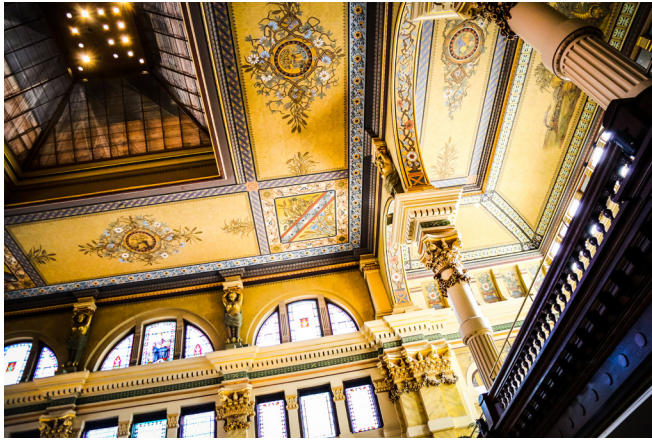

THE GRAIN EXCHANGE

BARTOLOTTA

CATERING & EVENTS

AT THE GRAIN EXCHANGE

GRAND BALLROOM

- ACCOMMODATES UP TO 500 GUESTS
 - UP TO 350 SEATED GUESTS
 - UP TO 500 GUESTS COCKTAIL RECEPTION
- AVAILABLE FOR DAYTIME AND EVENING EVENTS
- LOCATED IN DOWNTOWN MILWAUKEE, FEATURING SOARING CEILINGS, GRANITE, LIMESTONE, AND SANDSTONE, THE GRAIN EXCHANGE IS TRULY A MAGNIFICENT VENUE. WITH NEARLY 10,000 SQUARE FEET, ANY EVENT IMAGINABLE IS POSSIBLE FROM FULL-SCALE WEDDINGS AND GALAS TO PRIVATE BUSINESS BREAKFASTS AND EVERYTHING IN BETWEEN. BARTOLOTTA CATERING IS THE EXCLUSIVE VENDOR OFFERING THE BEST SERVICE AND CHEF-DRIVEN CUISINE IN THE CITY.
- SCREENS, PROJECTORS, SPEAKERS, AND OTHER AV NEEDS AVAILABLE. CUSTOM FLOOR PLANS, EXPERIENCED AND HANDS-ON STAFF.