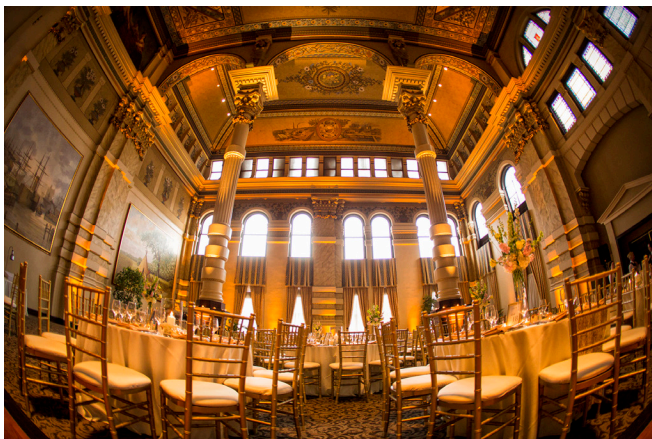

THE GRAIN EXCHANGE

BARTOLOTTA

CATERING & EVENTS

AT THE GRAIN EXCHANGE

GRAND BALLROOM

- ACCOMMODATES UP TO 500 GUESTS
 - UP TO 350 SEATED GUESTS
 - UP TO 500 GUESTS COCKTAIL RECEPTION
- AVAILABLE FOR DAYTIME AND EVENING EVENTS
- LOCATED IN DOWNTOWN MILWAUKEE, FEATURING SOARING CEILINGS, GRANITE, LIMESTONE, AND SANDSTONE, THE GRAIN EXCHANGE IS TRULY A MAGNIFICENT VENUE. WITH NEARLY 10,000 SQUARE FEET, ANY EVENT IMAGINABLE IS POSSIBLE FROM FULL-SCALE WEDDINGS AND GALAS TO PRIVATE BUSINESS BREAKFASTS AND EVERYTHING IN BETWEEN. BARTOLOTTA CATERING IS THE EXCLUSIVE VENDOR OFFERING THE BEST SERVICE AND CHEF-DRIVEN CUISINE IN THE CITY.
- SCREENS, PROJECTORS, SPEAKERS, AND OTHER AV NEEDS AVAILABLE. CUSTOM FLOOR PLANS, EXPERIENCED AND HANDS-ON STAFF.