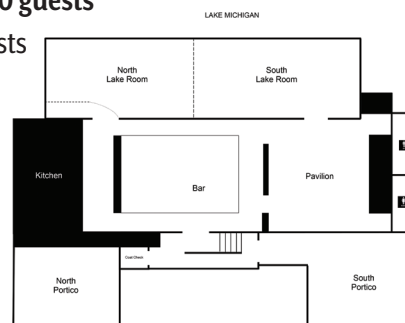

RESTAURANT BUYOUT

Bartolotta's Lake Park Bistro is a classic choice for any event. The restored historic building is over a century old. Nestled in beautiful Lake Park on Milwaukee's East Side, just minutes from downtown, the atmosphere is truly one-of-a-kind. The French-inspired Zinc Bar, high ceilings, open kitchen, and beautiful linens make for a refined event.

Abundant complimentary parking available.

Accommodates up to 200 guests

Up to 180 seated guests

Up to 200 guests cocktail reception

Available for daytime and evening events.

Based on availability.